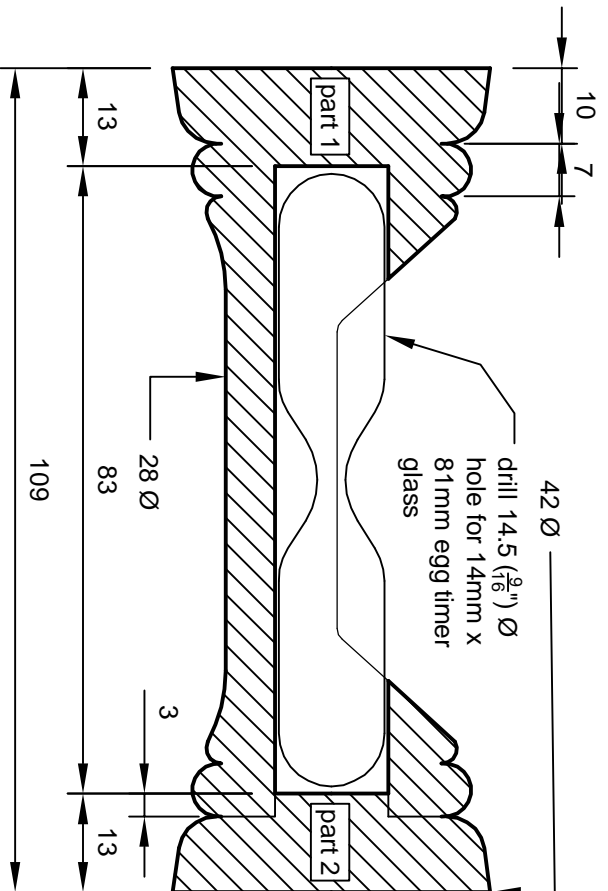

**The completed
egg timer**

Long section

Scale: Full size

Section

Scale: Full size

Side view

Scale: Full size

Turning blank setout

Scale: $\frac{1}{2}$ Full size

EGG TIMER
As demonstrated by Bob Nichols (744)

Ref: Multicentre
Woodturning by
Ray Hopper