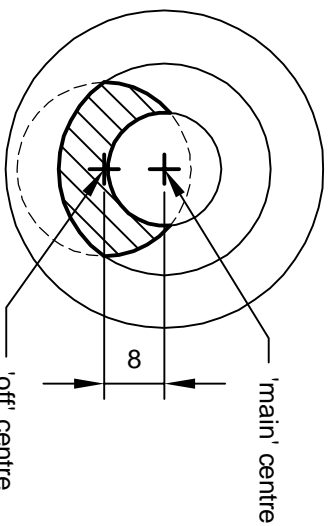

**The completed
egg timer**

Long section

Scale: Full size

Section

Scale: Full size

Side view

Scale: Full size

Turning blank setout

Scale: $\frac{1}{2}$ Full size

EGG TIMER
As demonstrated by Bob Nichols (744)

Ref: Multicentre
Woodturning by
Ray Hopper