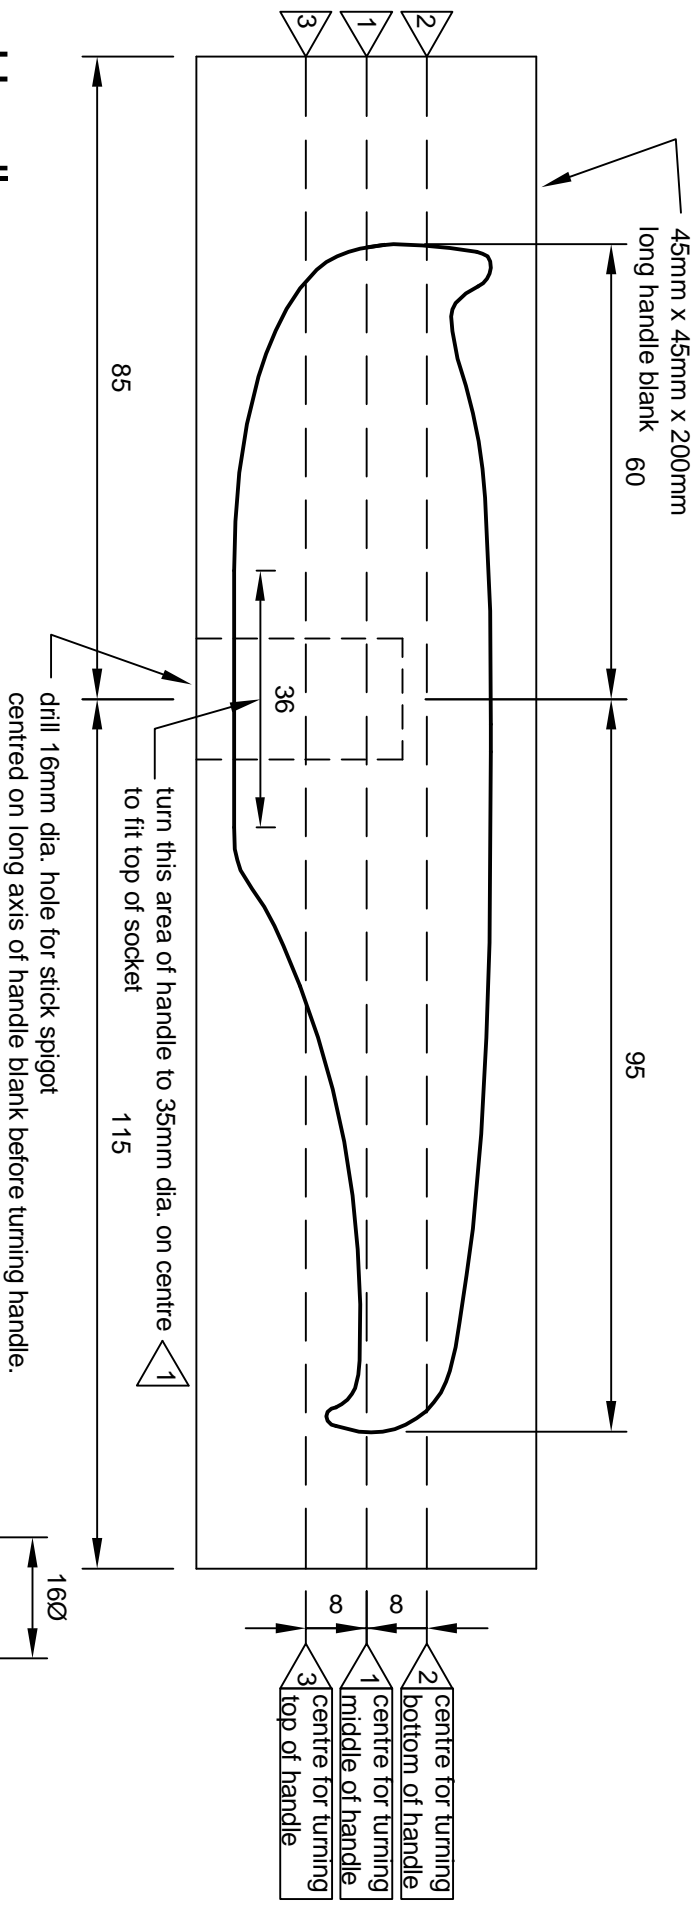

Note:
 The dimensions given for this walking stick will suit a medium to large male hand. Reduce the handle dimensions in proportion for smaller size hands.

Side view Scale: Full Size

End/Section view Scale: Full Size

A WALKING STICK

By courtesy of and as demonstrated by Eric Walker (a Walker stick?)

Handle

Scale: Full Size

Socket

Scale: Full Size

Stick top

Scale: Full Size