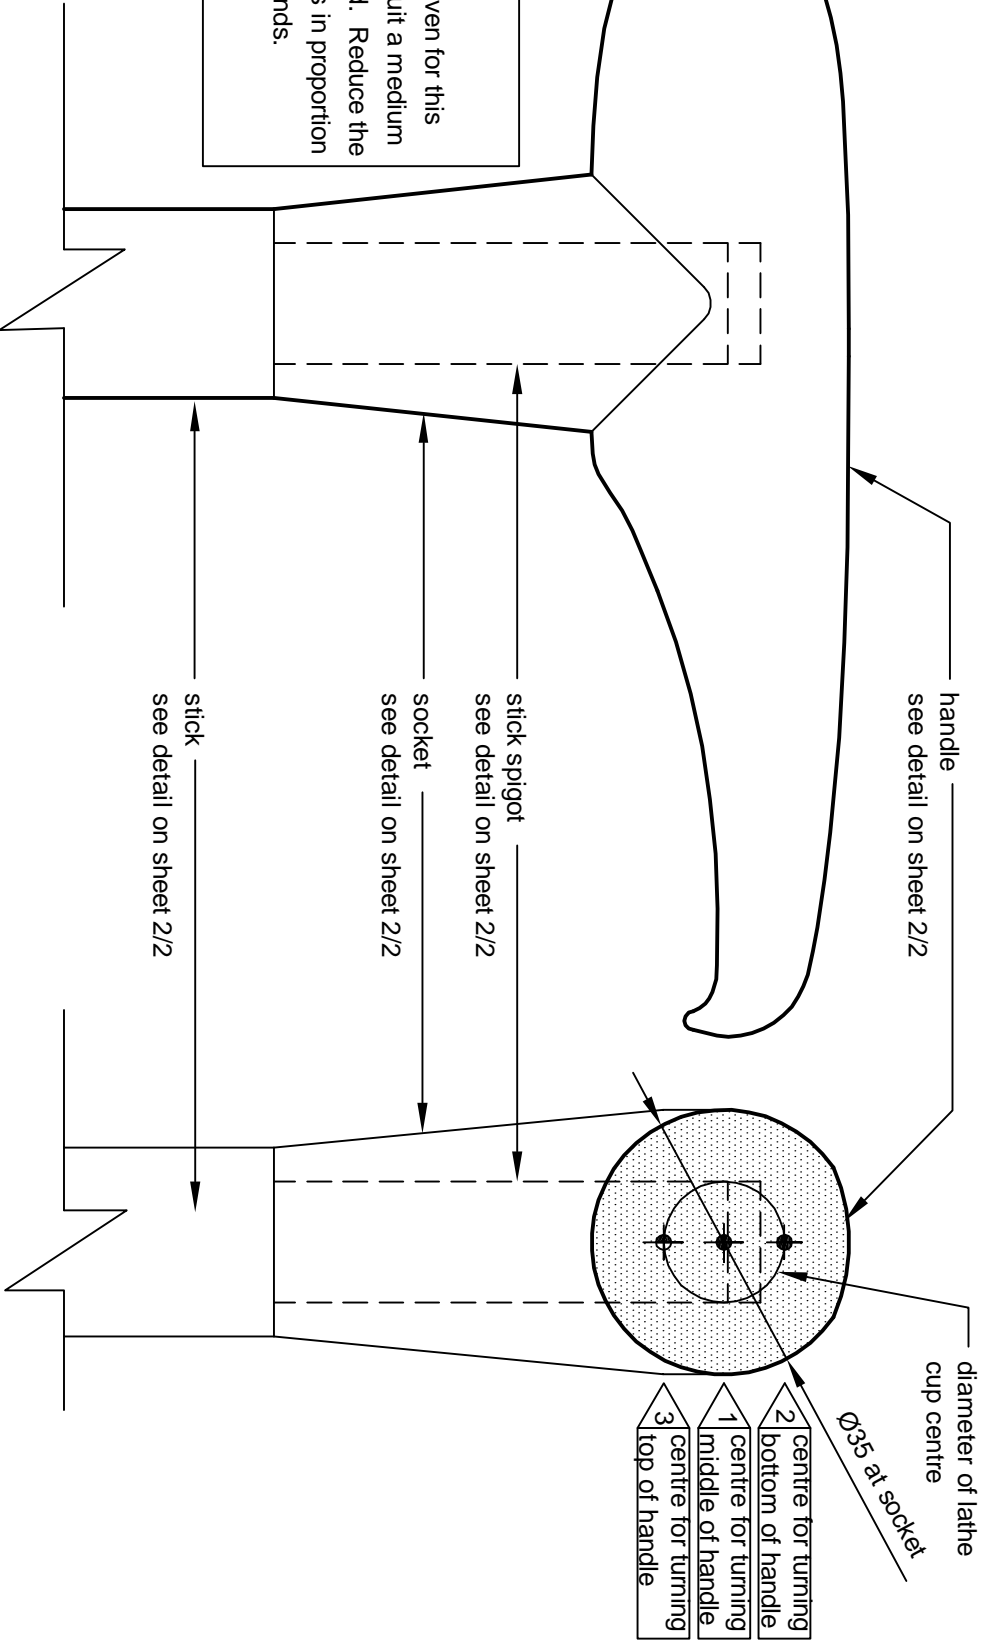

Note:
 The dimensions given for this walking stick will suit a medium to large male hand. Reduce the handle dimensions in proportion for smaller size hands.

Side view Scale: Full Size

End/Section view Scale: Full Size

A WALKING STICK

By courtesy of and as demonstrated by Eric Walker (a Walker stick?)

Handle

Scale: Full Size

Socket

Scale: Full Size

Stick top

Scale: Full Size