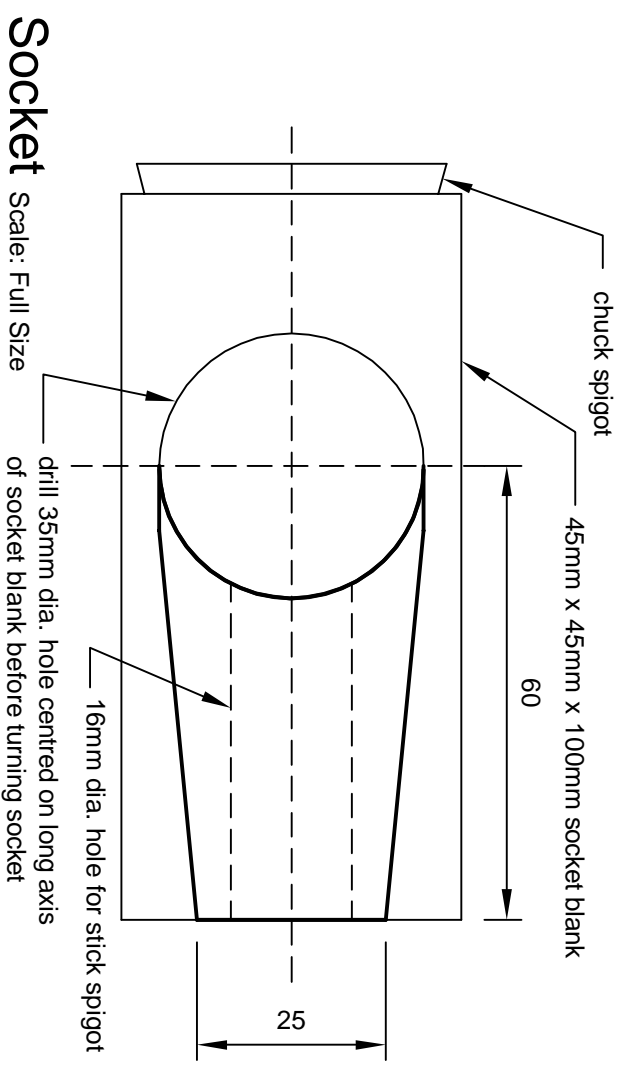

Note:
 The dimensions given for this walking stick will suit a medium to large male hand. Reduce the handle dimensions in proportion for smaller size hands.

Side view Scale: Full Size

End/Section view Scale: Full Size

A WALKING STICK

By courtesy of and as demonstrated by Eric Walker (a Walker stick?)

Handle

Scale: Full Size

Socket

Scale: Full Size

Stick top

Scale: Full Size