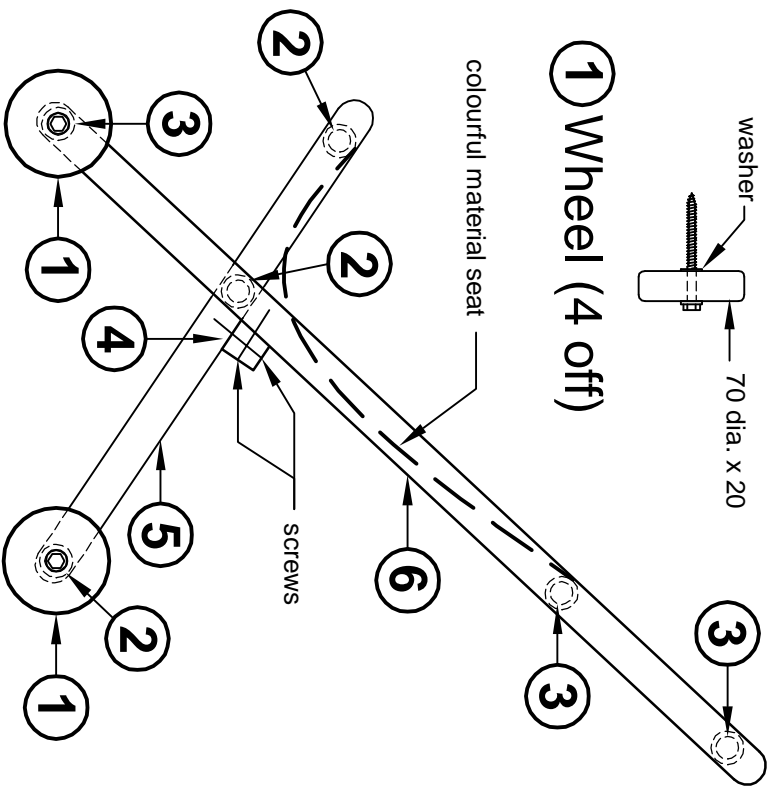

**1 Wheel (4 off)**

**Side View**

Scale: 1 : 5

**4 Angle rail (1 off)**

**2 Turned rail (3 off)**

**3 Turned rail (3 off)**

**5 Short frame (1 off)**

**6 Long frame (1 off)**

**DOLL PUSHER**

By courtesy of Lach Christie/Allan Fettes

Scale: 1 : 5 All dimensions are in millimeters