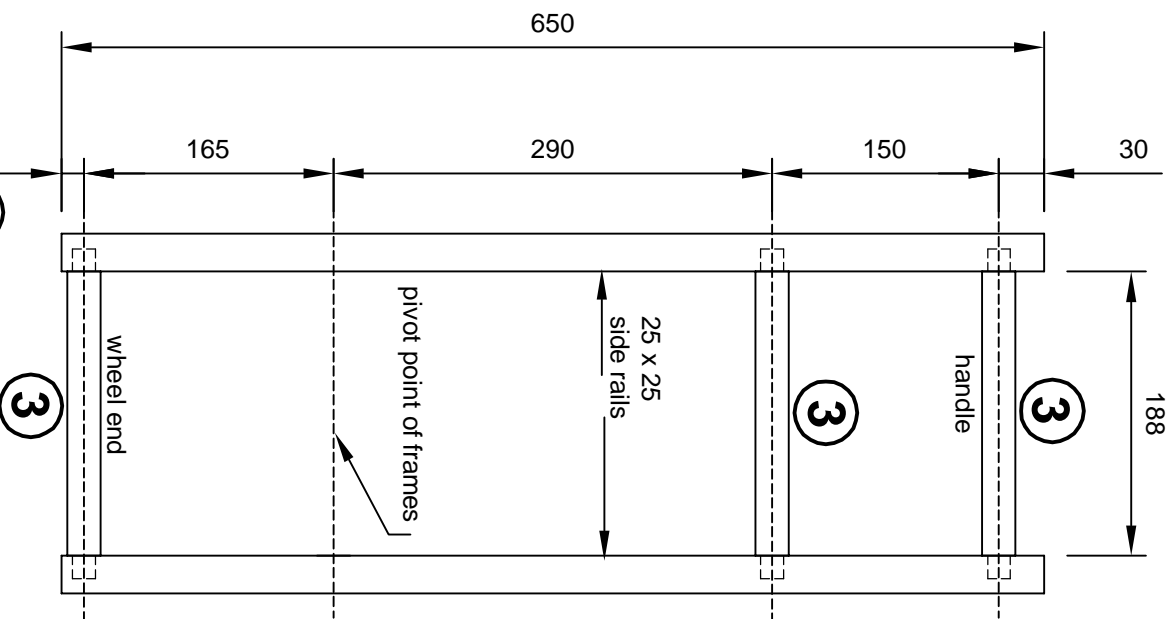

**1 Wheel (4 off)**

**Side View**

Scale: 1 : 5

**4 Angle rail (1 off)**

**2 Turned rail (3 off)**

**3 Turned rail (3 off)**

**5 Short frame (1 off)**

**6 Long frame (1 off)**

**DOLL PUSHER**

By courtesy of Lach Christie/Allan Fettes

Scale: 1 : 5 All dimensions are in millimeters