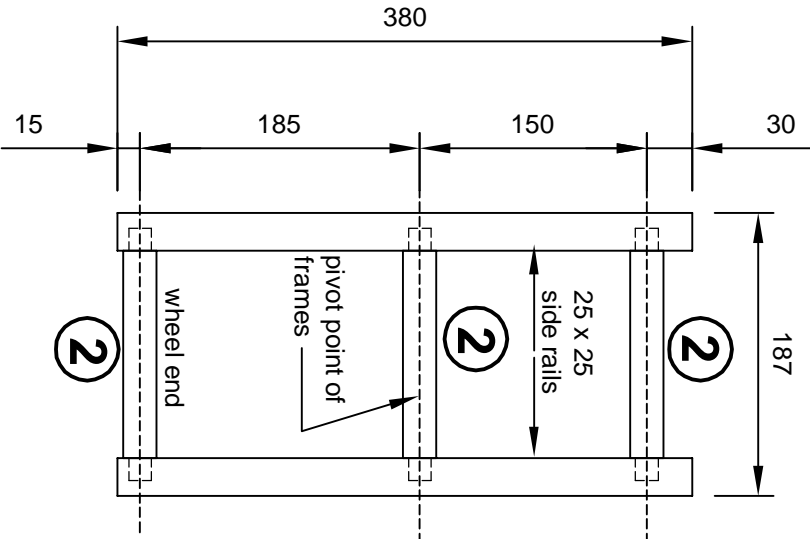

**1 Wheel (4 off)**

**Side View**

Scale: 1 : 5

**4 Angle rail (1 off)**

**2 Turned rail (3 off)**

**3 Turned rail (3 off)**

**5 Short frame (1 off)**

**6 Long frame (1 off)**

**DOLL PUSHER**

By courtesy of Lach Christie/Allan Fettes

Scale: 1 : 5 All dimensions are in millimeters