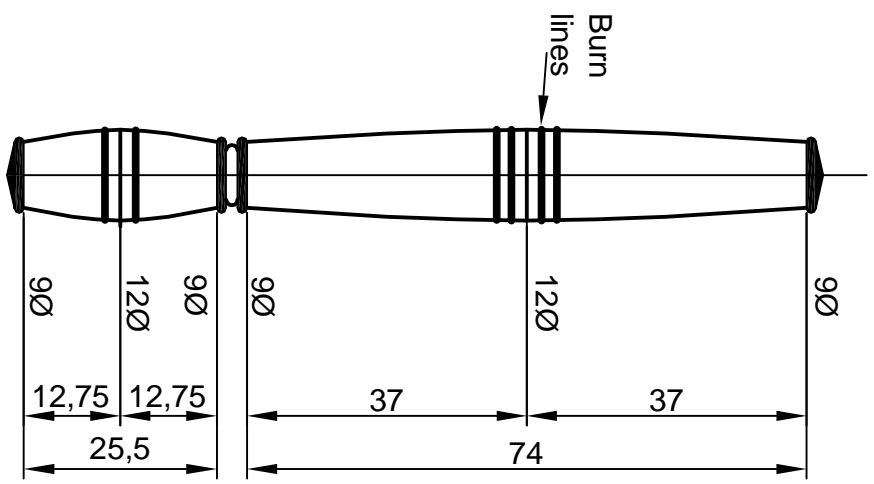

PERFUME APPLICATOR DESIGNS

For use with standard perfume applicator kits.

Scale: full size

Drawing 1 of 3

PERFUME APPLICATOR DESIGNS

For use with standard perfume applicator kits.

Scale: full size

Drawing 3 of 3

PERFUME APPLICATOR DESIGNS

For use with standard perfume applicator kits.

Scale: full size

Drawing 2 of 3