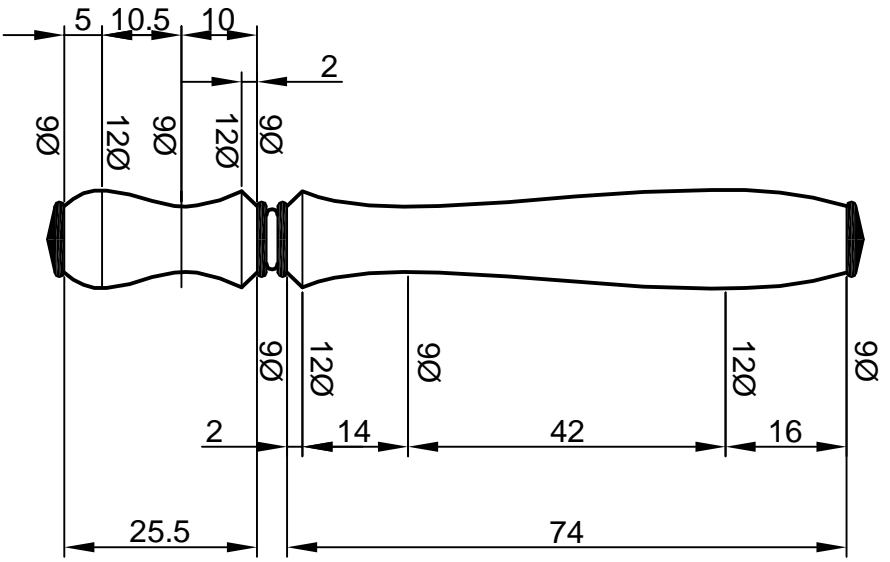

PERFUME APPLICATOR DESIGNS

For use with standard perfume applicator kits.

Scale: full size

Drawing 1 of 3

PERFUME APPLICATOR DESIGNS

For use with standard perfume applicator kits.

Scale: full size

Drawing 3 of 3

PERFUME APPLICATOR DESIGNS

For use with standard perfume applicator kits.

Scale: full size

Drawing 2 of 3