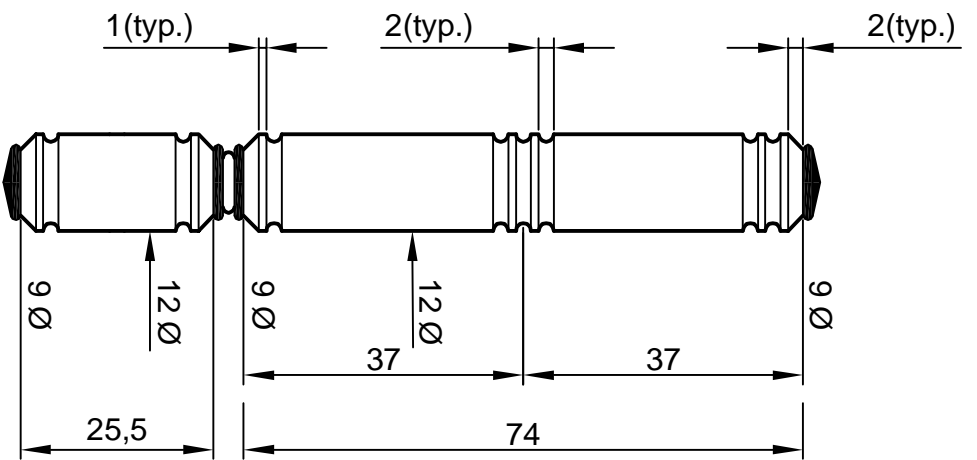

PERFUME APPLICATOR DESIGNS

For use with standard perfume applicator kits.

Scale: full size

Drawing 1 of 3

PERFUME APPLICATOR DESIGNS

For use with standard perfume applicator kits.

Scale: full size

Drawing 3 of 3

PERFUME APPLICATOR DESIGNS

For use with standard perfume applicator kits.

Scale: full size

Drawing 2 of 3