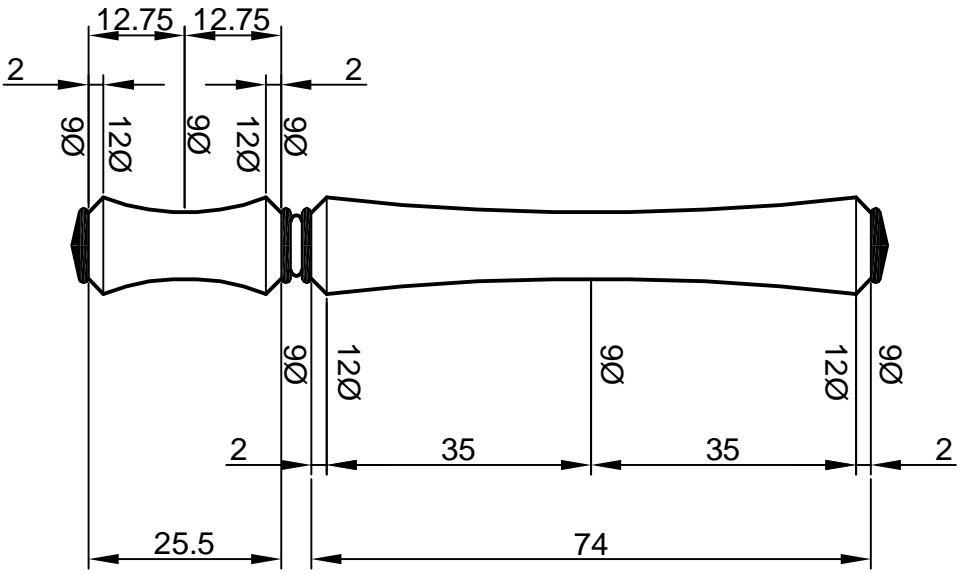

PERFUME APPLICATOR DESIGNS

For use with standard perfume applicator kits.

Scale: full size

Drawing 1 of 3

PERFUME APPLICATOR DESIGNS

For use with standard perfume applicator kits.

Scale: full size

Drawing 3 of 3

PERFUME APPLICATOR DESIGNS

For use with standard perfume applicator kits.

Scale: full size

Drawing 2 of 3