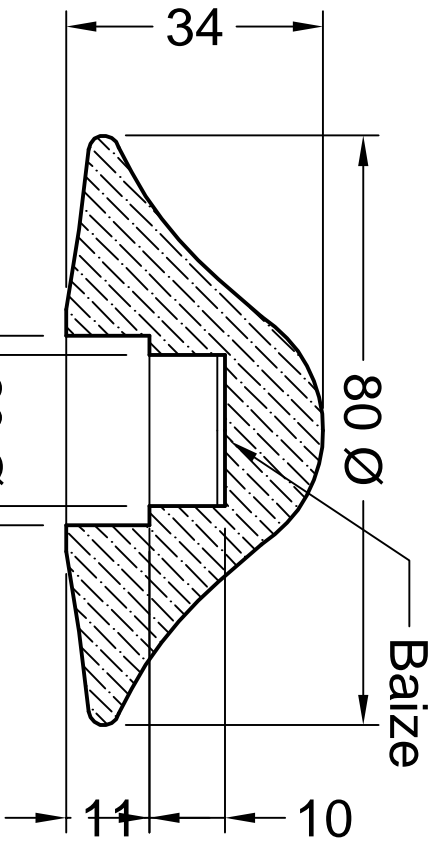

TOOTHPICK MUSHROOM

SCALE: Full Size

THE CAP

Taper to 25 Ø

THE STEM