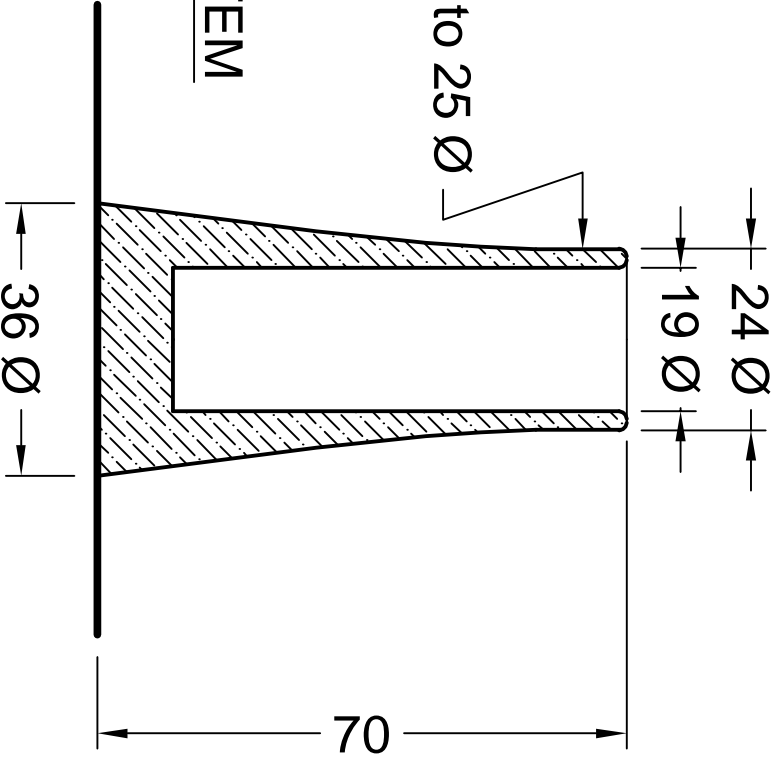

TOOTHPICK MUSHROOM

SCALE: Full Size

THE CAP

Taper to 25 Ø

THE STEM