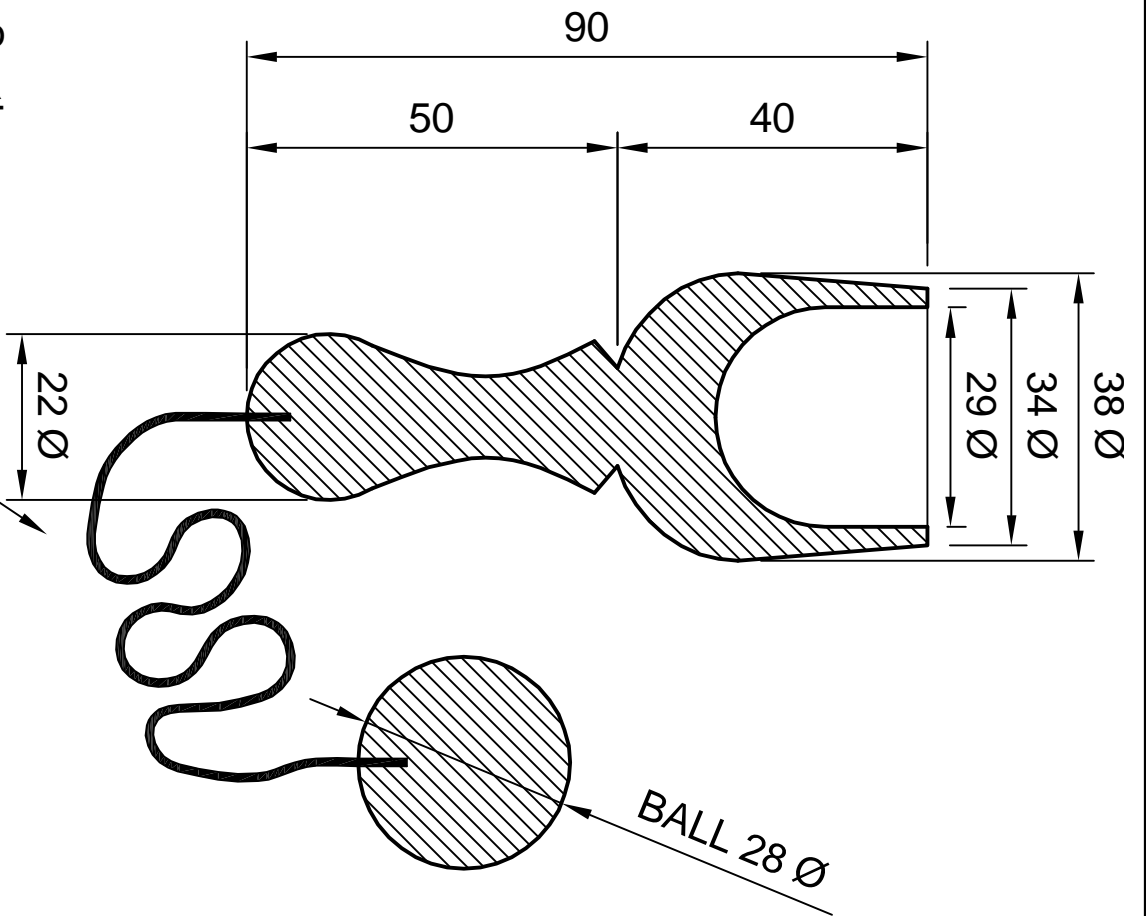

Side View

Section

String - approx. 350 mm long (builders' line or similar) Hot melt glue into handle and ball

BALL and CUP GAME

Scale: Full Size